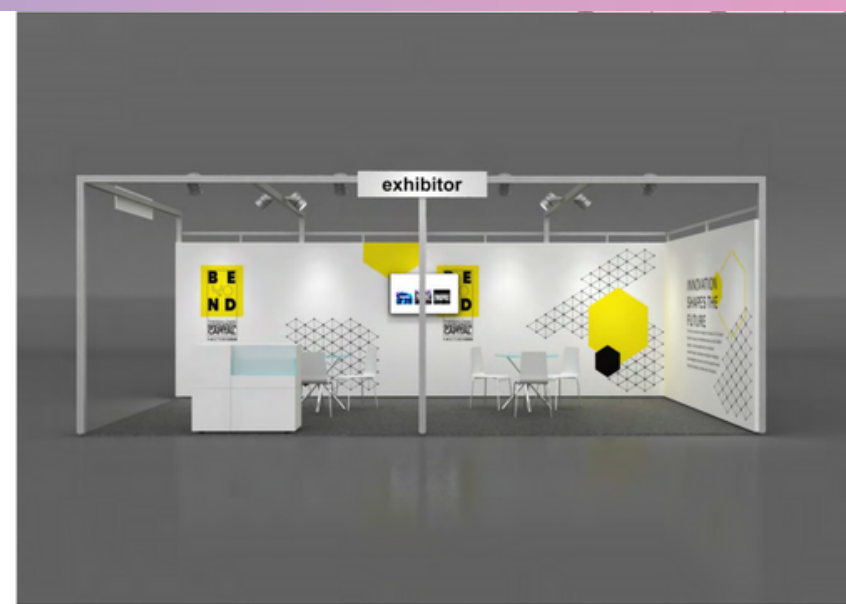

TYPE OF STANDS

TYPE 1 WITHOUT EQUIPMENT

Stand marked out on the floor with general cleaning charges.

Power supply and connections is not included (wiring plan is necessary) Cost 35€/Kw.

TYPE 3

- FLOOR ALMA ELEA VEL CARPET IN GRAY COLOR.
- STRUCTURE OCTANORM MAXIMA (H:3.00m.) WITH WHITE COLOR PANELS.
- SIGN MELAMINE 1.50x0.30m. WITH THE COMPANY LOGO IN VINYL, 2PIECES.
- GRAPHICS DIGITAL PRINTINGS 4.00x2.50m., 2PIECES IN FRAMED CANVAS.
- FURNISHING INFODESK IN WHITE COLOR, 1PIECE. STOOL IN WHITE COLOR, 1PIECE. GLASS TABLE, 1PIECE. WHITE CHAIRS, 3PIECES.
- AUDIO VISUAL FLOOR STANDING PLASMA 42", 1PIECE.
- POWER SUPPLY OUTLET SOCKET 500W, 1PIECE. LIGHTS, 4PIECES.

- FLOOR ALMA ELEA VEL CARPET IN GRAY COLOR.
- STRUCTURE OCTANORM MAXIMA (H:3.00m.) WITH WHITE COLOR PANELS.
- SIGN MELAMINE 1.50x0.30m. WITH THE COMPANY LOGO IN VINYL, 2PIECES.
- GRAPHICS DIGITAL PRINTINGS 8.00x2.50m., 1PIECE & 4.00x2.50m., 1PIECE, IN FRAMED CANVAS.
- FURNISHING INFODESK IN WHITE COLOR, 1PIECE. STOOL IN WHITE COLOR, 1PIECE. GLASS TABLE, 2PIECES. WHITE CHAIRS, 6PIECES.
- AUDIO VISUAL FLOOR STANDING PLASMA 42", 1PIECE.
- POWER SUPPLY/ OUTLET SOCKET 500W, 1PIECE. LIGHTS, 8PIECES.

TYPE OF STANDS

TYPE 4

FLOOR ALMA ELEA CARPET IN GREY COLOR

STRUCTURE OCTANORM ALUMINIUM SYSTEM (H:2.50m) WITH PANELS IN WHITE COLOR

SIGN EXHIBITOR'S NAME IN RECTANGULAR SIGN

FURNISHING INFODESK WITH ALUMINIUM STRUCTURE & WHITE PANELS, 1 PIECE
TABLE, 1 PIECE
CHAIRS, 3 PIECES
STOOL, 1 PIECE