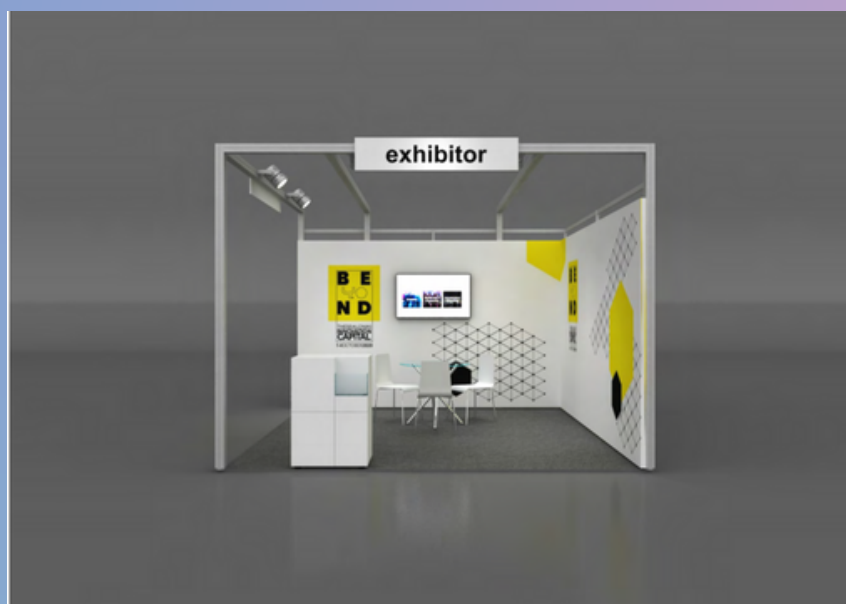

TYPE OF STANDS

TYPE 1 WITHOUT EQUIPMENT

Stand marked out on the floor with general cleaning charges.

Power supply and connections is not included (wiring plan is necessary) Cost 35€/Kw.

TYPE 3

- FLOOR ALMA ELEA VEL CARPET IN GRAY COLOR.
- STRUCTURE OCTANORM MAXIMA (H:3.00m.) WITH WHITE COLOR PANELS.
- SIGN MELAMINE 1.50x0.30m. WITH THE COMPANY LOGO IN VINYL, 2PIECES.
- GRAPHICS DIGITAL PRINTINGS 4.00x2.50m., 2PIECES IN FRAMED CANVAS.
- FURNISHING INFODESK IN WHITE COLOR, 1PIECE. STOOL IN WHITE COLOR, 1PIECE. GLASS TABLE, 1PIECE. WHITE CHAIRS, 3PIECES.
- AUDIO VISUAL FLOOR STANDING PLASMA 42", 1PIECE.
- POWER SUPPLY OUTLET SOCKET 500W, 1PIECE. LIGHTS, 4PIECES.

- FLOOR ALMA ELEA VEL CARPET IN GRAY COLOR.
- STRUCTURE OCTANORM MAXIMA (H:3.00m.) WITH WHITE COLOR PANELS.
- SIGN MELAMINE 1.50x0.30m. WITH THE COMPANY LOGO IN VINYL, 2PIECES.
- GRAPHICS DIGITAL PRINTINGS 8.00x2.50m., 1PIECE & 4.00x2.50m., 1PIECE, IN FRAMED CANVAS.
- FURNISHING INFODESK IN WHITE COLOR, 1PIECE. STOOL IN WHITE COLOR, 1PIECE. GLASS TABLE, 2PIECES. WHITE CHAIRS, 6PIECES.
- AUDIO VISUAL FLOOR STANDING PLASMA 42", 1PIECE.
- POWER SUPPLY/ OUTLET SOCKET 500W, 1PIECE. LIGHTS, 8PIECES.

TYPE OF STANDS

TYPE 4

FLOOR ALMA ELEA CARPET IN GREY COLOR

STRUCTURE OCTANORM ALUMINIUM SYSTEM (H:2.50m) WITH PANELS IN WHITE COLOR

SIGN EXHIBITOR'S NAME IN RECTANGULAR SIGN

FURNISHING INFODESK WITH ALUMINIUM STRUCTURE & WHITE PANELS, 1 PIECE
TABLE, 1 PIECE
CHAIRS, 3 PIECES
STOOL, 1 PIECE