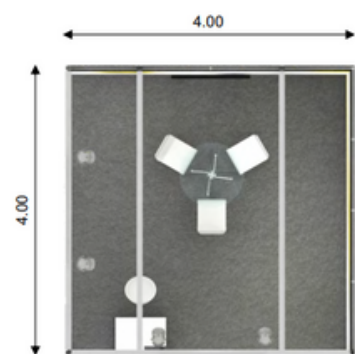

TYPE OF STANDS

TYPE 1 WITHOUT EQUIPMENT

Stand marked out on the floor with general cleaning charges.

Power supply and connections is not included (wiring plan is necessary) Cost 35€/Kw.

TYPE 3

- FLOOR ALMA ELEA VEL CARPET IN GRAY COLOR.
- STRUCTURE OCTANORM MAXIMA (H:3.00m.) WITH WHITE COLOR PANELS.
- SIGN MELAMINE 1.50x0.30m. WITH THE COMPANY LOGO IN VINYL, 2PIECES.
- GRAPHICS DIGITAL PRINTINGS 4.00x2.50m., 2PIECES IN FRAMED CANVAS.
- FURNISHING INFODESK IN WHITE COLOR, 1PIECE. STOOL IN WHITE COLOR, 1PIECE. GLASS TABLE, 1PIECE. WHITE CHAIRS, 3PIECES.
- AUDIO VISUAL FLOOR STANDING PLASMA 42", 1PIECE.
- POWER SUPPLY OUTLET SOCKET 500W, 1PIECE. LIGHTS, 4PIECES.

- FLOOR ALMA ELEA VEL CARPET IN GRAY COLOR.
- STRUCTURE OCTANORM MAXIMA (H:3.00m.) WITH WHITE COLOR PANELS.
- SIGN MELAMINE 1.50x0.30m. WITH THE COMPANY LOGO IN VINYL, 2PIECES.
- GRAPHICS DIGITAL PRINTINGS 8.00x2.50m., 1PIECE & 4.00x2.50m., 1PIECE, IN FRAMED CANVAS.
- FURNISHING INFODESK IN WHITE COLOR, 1PIECE. STOOL IN WHITE COLOR, 1PIECE. GLASS TABLE, 2PIECES. WHITE CHAIRS, 6PIECES.
- AUDIO VISUAL FLOOR STANDING PLASMA 42", 1PIECE.
- POWER SUPPLY/ OUTLET SOCKET 500W, 1PIECE. LIGHTS, 8PIECES.

- FLOOR ALMA ELEA VEL CARPET IN GRAY COLOR.
- STRUCTURE OCTANORM MAXIMA (H:3.00m. & Hmax 3.50) WITH WHITE COLOR PANELS.
- TOTEM SURFACES 1.00x3.00m. WITH DIGITAL PRINTINGS AND THE COMPANY LOGO IN VINYL, 4PIECES.
- TOTEM SURFACES 1.00x1.00m. WITH DIGITAL PRINTINGS AND THE COMPANY LOGO IN VINYL, 12PIECES.
- GRAPHICS DIGITAL PRINTINGS 10.00x2.50m., 1PIECE.
- FURNISHING INFODESK IN WHITE COLOR, 1PIECE. STOOL IN WHITE COLOR, 1PIECE. GLASS TABLE, 2PIECES. WHITE CHAIRS, 8PIECES.
- AUDIO VISUAL FLOOR STANDING PLASMA 42", 1PIECE.
- POWER SUPPLY DOUBLE OUTLET SOCKET 500W, 1PIECE. LIGHTS, 13PIECES.